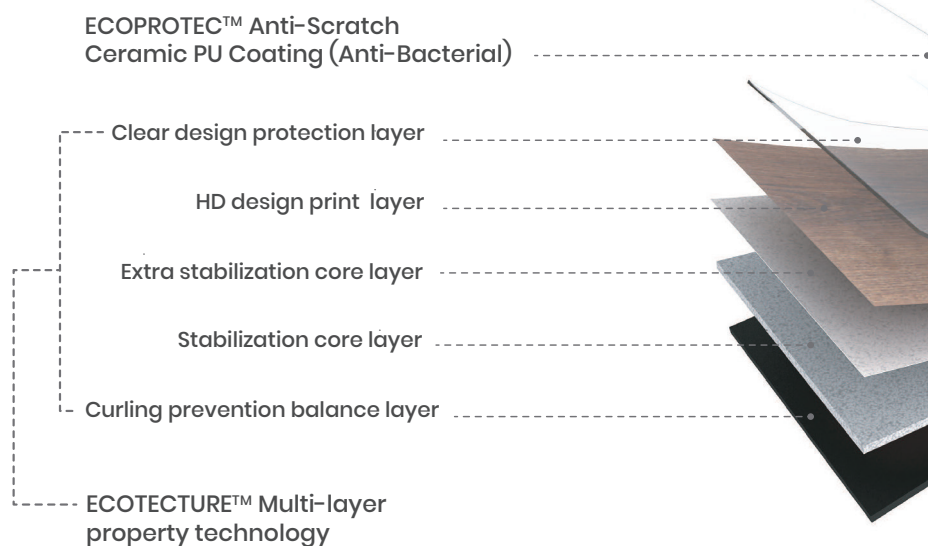

2 product structures suitable for residential and light commercial uses.

Resistant to scuff, scratches and stains. PUR Ecoprotect™ surface treatment for an easy cleaning.

Direct installation over most existing hard surface floors. Little or no subfloor preparation required (SOLIDE CLICK 30).

Suitable for underfloor heating.

Integrated acoustic pad for high sound reduction (SOLIDE CLICK 30).

100% waterproof.

Quick and easy to install thanks to the fold-down vertical click system (SOLIDE CLICK 30).

Very low VOC, phthalate free and 100% recyclable.

Can be removed without leaving any residue (SOLIDE CLICK 30).

ECO30 (OFD)

SOLIDE CLICK 30 (OFR)

HERRINGBONES PATTERN

HERRINGBONES

The aesthetics and timeless elegance of a herringbone floor is unique.