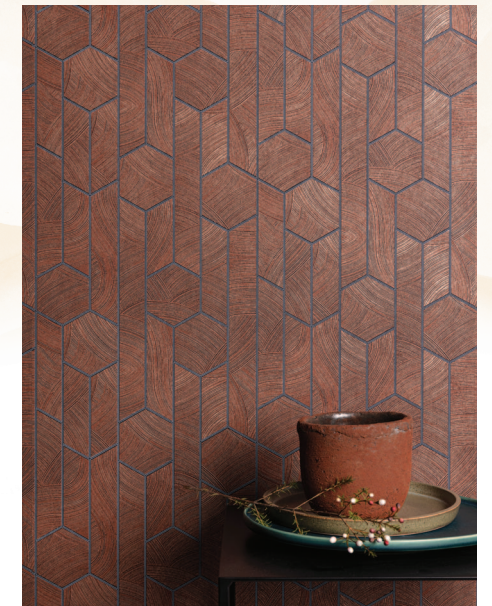

# Marwari

" THIS WALLCOVERING DEPICTS  
MARWARI HORSES AND OTHER ANIMALS  
IN A LUSH SETTING OF TREES AND BUSHES. "

DGSUM1031

DGSUM1032

ORB105 ORBIT FARN  
&  
DGSUM103 MARWARI OASIS

SUM506 ONIKAR SKY

SUM004 VIRAY ARONA

## Kantha

" KANTHA IS A MORE REFINED DESIGN  
WHERE PAINTBRUSH STROKES  
ARE DELIMITED IN GEOMETRIC SHAPES. "

SUM106 KANTHA RUST

SUM303 GYAN TAUPE